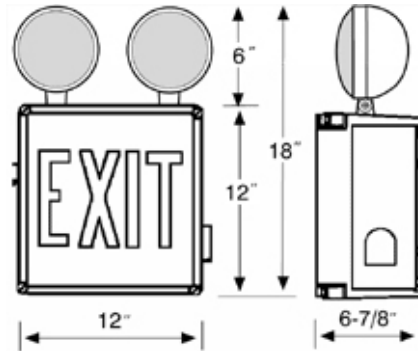

LIGHTING FIXTURE MFG.

Exit Sign WLXTE & Wet Location Combo Unit

Features

- ABS, corrosion resistant UV Stabilized enclosure.
- AC only or self-powered models.
- Universal 120/277 VAC Operation.
- Removable Directional indicators.
- Extremely low operating costs.
- 80-Year light source life expectancy.
- Meets NFPA Life Safety 101, NEC, OSHA, NEC, Local and State Codes.

Ordering Information

AC Only Units

Catalog Model #	Letter Color	Voltage Input	Lamp Type	Warranty
WLXTER	Red	120/277	LED	Yes
WLXTEG	Green	120/277	LED	Yes

Battery Backup Units

Catalog Model #	Letter Color	Voltage Input	Lamp Type	Emergency Operation	Warranty
WLXTEREM	Red	120/277	LED	90-Min	Yes
WLXTEGEM	Green	120/277	LED	90-Min	Yes