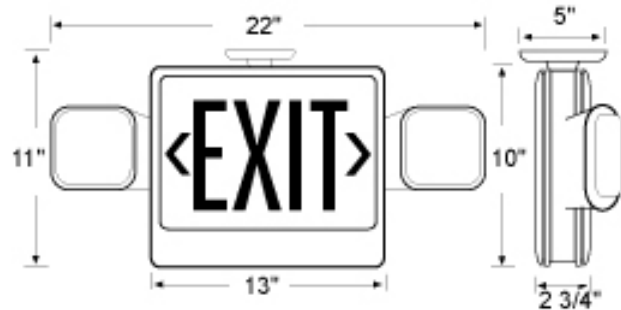

### Features

- Universal mounting canopy for top installation.
- Energy consumption of less than 4 watts for red letters and less than 5 watt for green letters
- Compact, low profile design in neutral finish.
- LED lamp life of 25 years.
- Push to test switch.
- 6-Volt pure lead, maintenance-free battery.
- Automatic, low voltage disconnect (LVD).
- Universal transformer for 120 or 277 VAC operation.
- Two fully adjustable, glare-free lighting heads.
- Injection-molded, V-O flame retardant, high impact, thermoplastic housing.