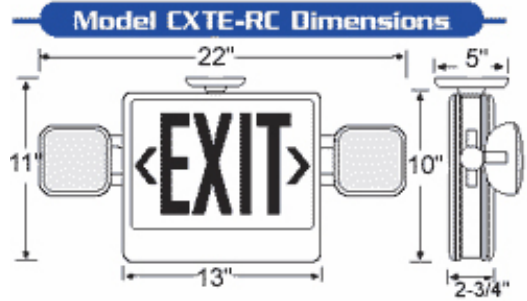

## Combo LED Emergency/Exit Sign Remote Capable Model CXTE-RC

### Ordering Information

Remote Capability Combo Ordering Information ( Example Catalog # CXTEU1RW-RC )					
Series	Canopy	Number of Faces	Letter Color	Housing Color	Remote Capable
CXTE	U - Universal mounting canopy included	1 - Single Face 2 - Double Face	R - Red G - Green	W - White B - Black	RC