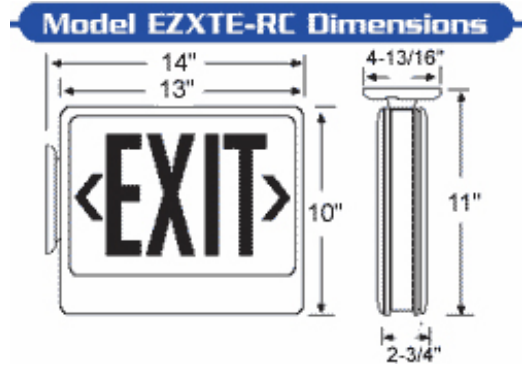

LIGHTING FIXTURE MFG.

Exit Sign LED Remote Capable Model EZXTE-RC

Features

- Universal 120/277 VAC operation.
- Damp location rated.
- Universal canopy included.
- Universal canopy included.
- Universal K/O chevrons.
- Larger Battery for Remote Capacity.

Ordering Information

Remote Capability LED Exit Ordering Information (Example Catalog # EZXTEU2GWEM-RC)					
Series	Canopy	Number of Faces	Letter Color	Housing Color	Remote Capable
EZXTE	U - Universal mounting canopy included	1 - Single Face 2 - Double Face	R - Red G - Green	W - White B - Black	EM-RC